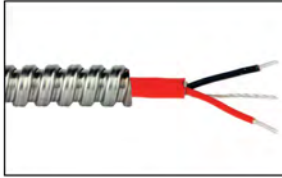

Permanent Monitoring Cordsets

CB206

Stainless steel armor cable, twisted, shielded pair, .270" OD, 400° F

Connector Options

The Connectors below are available for the CB206. Choose one connector option for each cable end.

- | | | | | | |
|-------------|--|------------|--|------------|--|
| A2A | | A2B | | A2E | |
| A2F | | A2P | | A2R | |
| B2A | | B2B | | B2R | |
| D2H | | D2J | | E | |
| EMPP | | EX | | F | |
| FX | | J2A | | J2P | |
| L | | R2C | | Z | |